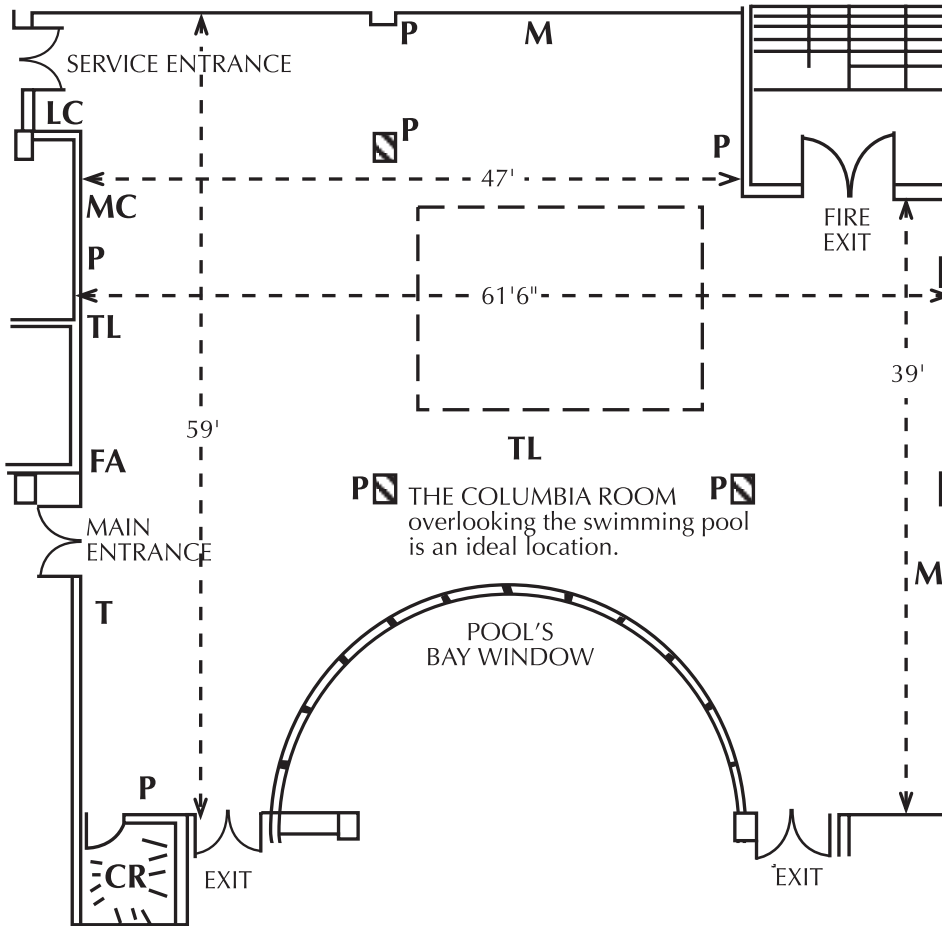

# FLOOR PLANS

## VANCOUVER - DOWNTOWN HOTEL & SUITES

### COLUMBIA ROOM

MEZZANINE FLOOR

FLOOR PLAN - Removeable Carpet for Dance Floor

**P** **□** THE COLUMBIA ROOM overlooking the swimming pool is an ideal location.

ROOM	DIMENSIONS	SQ.FT.	BANQUET NO DANCE	CLASSROOM	THEATRE	BANQUET W/DANCE
COLUMBIA	62'X59'	3650'	220	100	200	180